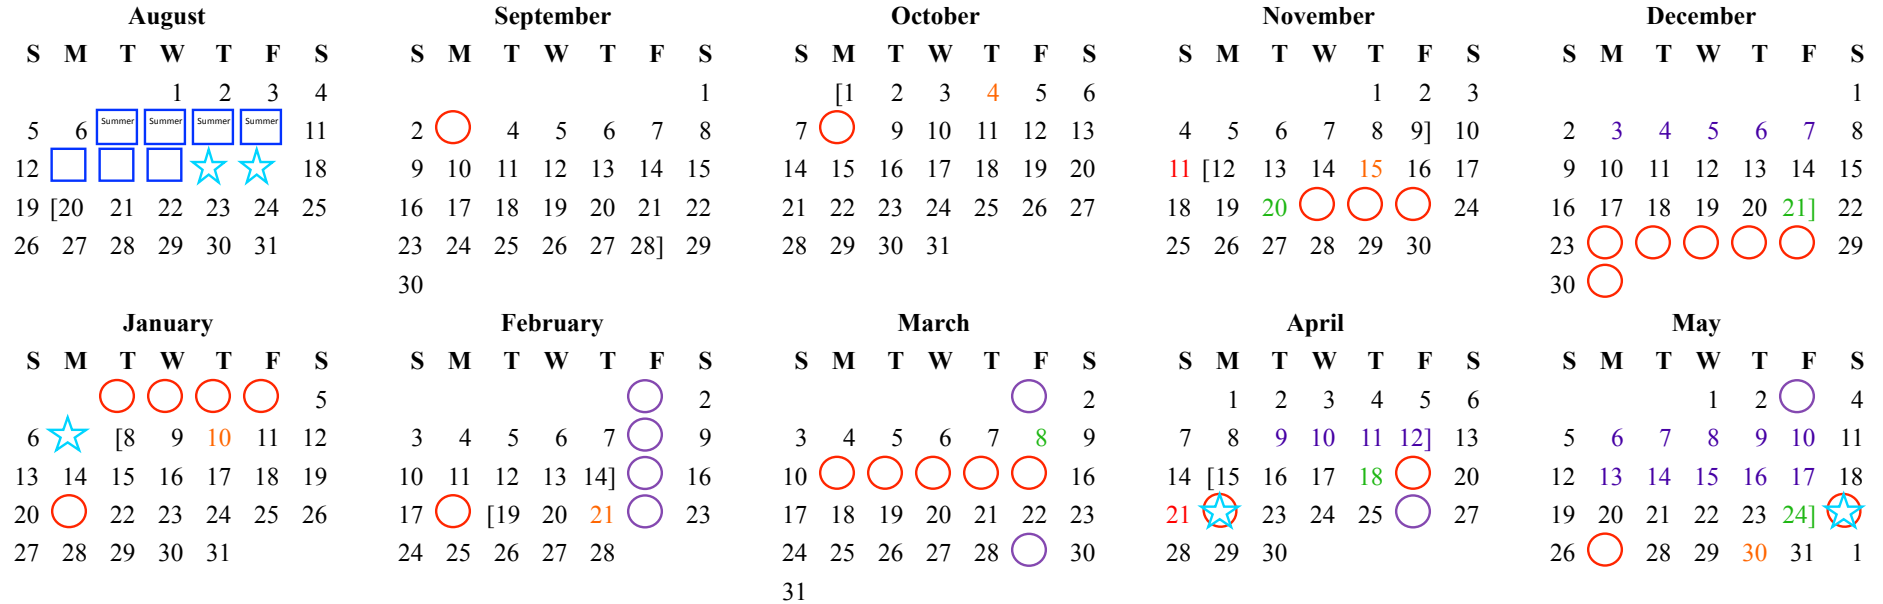

LITTLEFIELD ISD SCHOOL CALENDAR 2018-2019

Approved March 26, 2018

- = STAFF DEVELOPMENT DAY NO SCHOOL FOR STUDENTS!!!
- ★ = STAFF DEV COMP DAY NO SCHOOL FOR STUDENTS!!!
- = SCHOOL HOLIDAY NO SCHOOL FOR STUDENTS!!!
- ★ = TEACHER PREPARATION DAY NO SCHOOL FOR STUDENTS!!!
- [= BEGINNING OF 6 WEEKS
-] = END OF 6 WEEKS
- = FOCUS FRIDAY SCHOOL FOR ASSIGNED STUDENTS!!!
- # = STATE ASSESSMENT DAY
- # = EARLY RELEASE

HOLIDAYS

Labor Day 9/3	Presidents' Day 2/18
Colombus Day 10/8	Spring Break 3/11 - 3/15
Thanksgiving 11/21 - 11/23	Bad Weather Days 4/26 & 5/3
Christmas 12/22 - 1/7	Easter 4/19 & 4/22
MLK Day 1/21	Memorial Day 5/27

1st Semester: 8/20 - 12/21
 Teachers - 94 days Students - 85 days
 2nd Semester: 1/8 - 5/24
 Teachers - 93 days Students - 82 days
 # = REPORT CARD DISTRIBUTION DAY
 10/4, 11/15, 1/10, 2/21, 4/18, 5/30